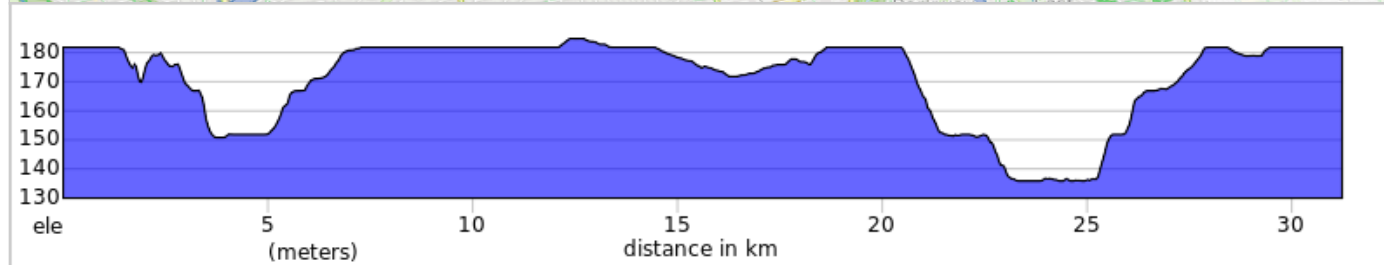

North by Northeast 2021

- A. Washroom in Sports Complex
- B. Washrooms
- C. Coffee at Aroma

0.0	📍	Start of route	0.0
0.0	↑	START: Finch Station Passenger Pick-up	0.1
0.1	←	L on Hendon	0.1
0.1	↑	Cross Yonge and continue on Bishop Ave	0.7
0.8	←	Take Finch Hydro Trail , corner of Willowdale	2.9
3.7	→	At bottom of winding trail turn R and go over the bridge. Regroup.	0.1
3.8	←	Immediate L to go up the hill	0.3
4.1	←	L on Pineway Blvd	0.7
4.8	→	R on Cummer Ave	0.5
5.3	↑	Continue onto McNicoll Ave	4.0
9.3	←	At first light after Pharmacy, turn L on Eagle Point Rd	0.2
9.5	→	R on Huntsmill Blvd	0.1
9.6	←	L on path to the end	1.2
10.7	→	R on Huntsmill (unsigned)	0.4
11.1	←	L on Bamburgh Cir	0.3
11.4	↑	Cross Warden	0.4
11.8	←	L on 2nd path (lift bikes over curb) through Terry Fox Park exiting at the school	0.4
12.1	→	L at street then R on Wintermute Blvd	0.2
12.4	↑	Cross Birchmount then immediate R through walkway	0.1
12.5	→	South on street (Burnt Bark-unsigned) into L'Amoreaux Pk.	0.7
13.2	→	R at fork before the wooden bridge to go around pond and then under McNicol	0.6
13.8	←	L to go down the hill and over the bridge	0.1
13.9	→	At V turn L toward Sports Complex	0.3
14.3	←	WASHROOMS	0.0
14.3	↑	Straight down the driveway	0.2
14.5	→	R on Silver Springs Blvd	0.3
14.8	←	L on Birchmount Rd	0.4
15.2	→	Cross Finch then R on Timberbank Blvd	0.4

16.1 kilometers. +64/-57 meters