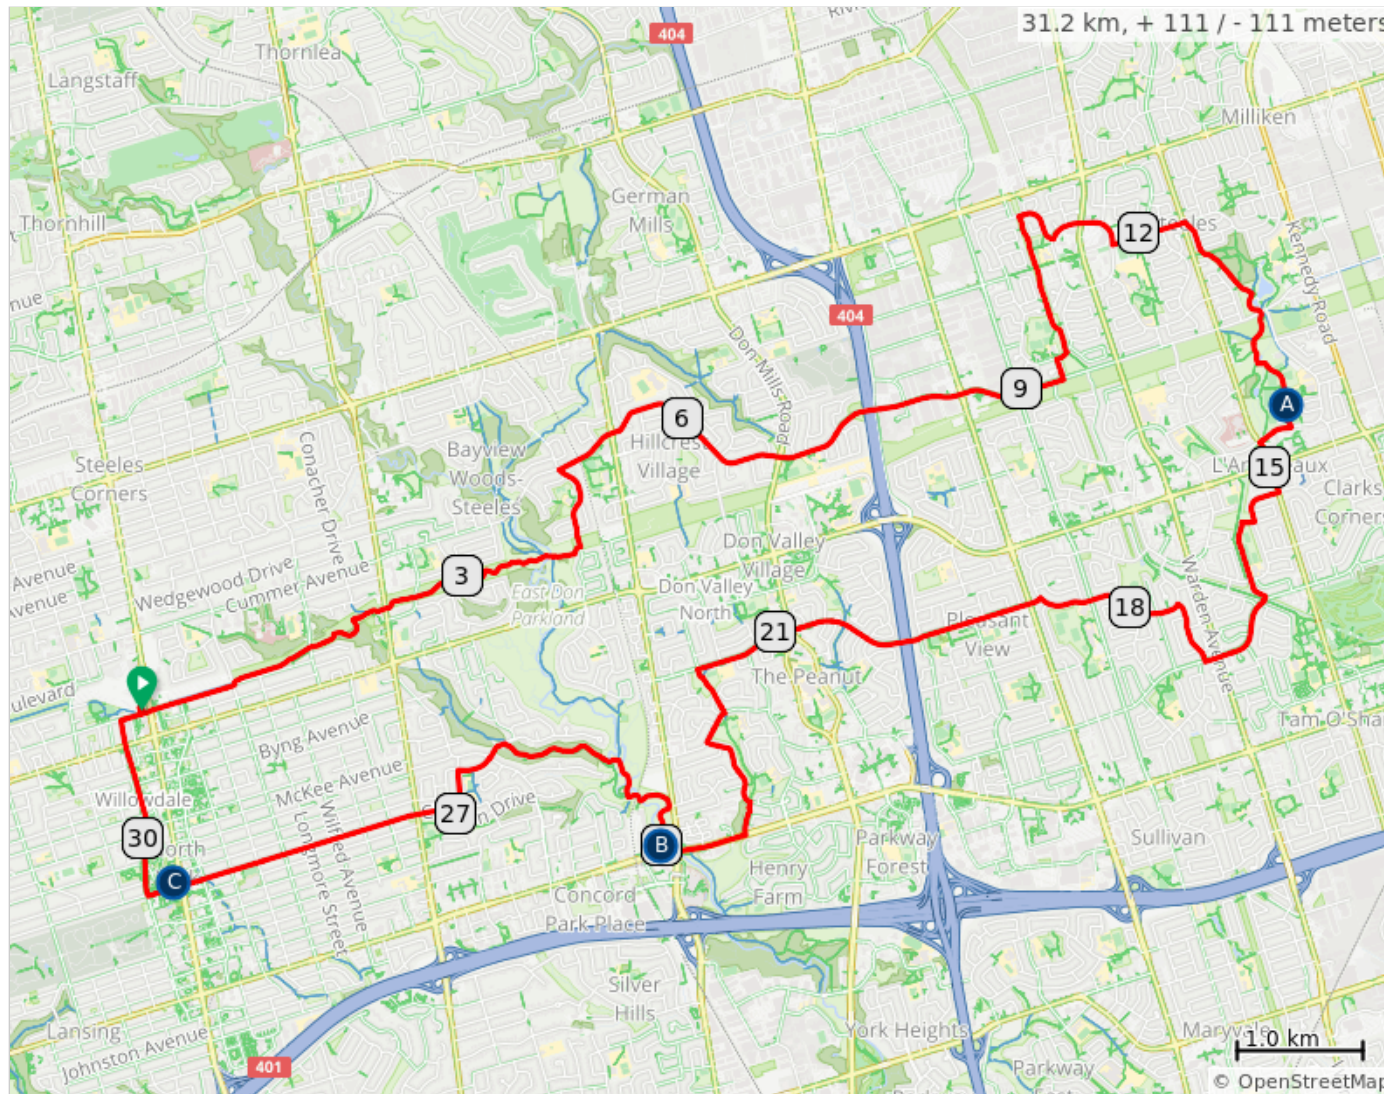

North by Northeast 2021

- A. Washroom in Sports Complex
- B. Washrooms
- C. Coffee at Aroma

0.0	📍	Start of route	0.0
0.0	↑	START: Finch Station Passenger Pick-up	0.1
0.1	←	L on Hendon	0.1
0.1	↑	Cross Yonge and continue on Bishop Ave	0.7
0.8	←	Take Finch Hydro Trail , corner of Willowdale	2.9
3.7	→	At bottom of winding trail turn R and go over the bridge. Regroup.	0.1
3.8	←	Immediate L to go up the hill	0.3
4.1	←	L on Pineway Blvd	0.7
4.8	→	R on Cummer Ave	0.5
5.3	↑	Continue onto McNicoll Ave	4.0
9.3	←	At first light after Pharmacy, turn L on Eagle Point Rd	0.2
9.5	→	R on Huntsmill Blvd	0.1
9.6	←	L on path to the end	1.2
10.7	→	R on Huntsmill (unsigned)	0.4
11.1	←	L on Bamburgh Cir	0.3
11.4	↑	Cross Warden	0.4
11.8	←	L on 2nd path (lift bikes over curb) through Terry Fox Park exiting at the school	0.4
12.1	→	L at street then R on Wintermute Blvd	0.2
12.4	↑	Cross Birchmount then immediate R through walkway	0.1
12.5	→	South on street (Burnt Bark-unsigned) into L'Amoreaux Pk.	0.7
13.2	→	R at fork before the wooden bridge to go around pond and then under McNicol	0.6
13.8	←	L to go down the hill and over the bridge	0.1
13.9	→	At V turn L toward Sports Complex	0.3
14.3	←	WASHROOMS	0.0
14.3	↑	Straight down the driveway	0.2
14.5	→	R on Silver Springs Blvd	0.3
14.8	←	L on Birchmount Rd	0.4
15.2	→	Cross Finch then R on Timberbank Blvd	0.4

16.1 kilometers. +64/-57 meters